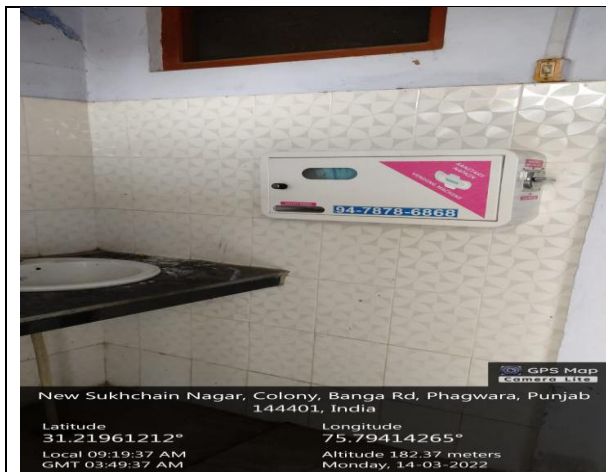

NSS Volunteers

NCC Cadets

ੴ ਸਤਿਗੁਰ ਪ੍ਰਸਾਦਿ ॥

Guru Nanak College Sukhchainana Sahib, Phagwara

Separate common room is provided to girl students with necessary facilities like first aid box, table, chair, dustbin etc.

Separate washrooms for girls are equipped with **Sanitary Napkin Vending Machine and Incinerator**. Presence of female sweeper ensures and encourages safety, hygiene and cleanliness.

ੴ ਸਤਿਗੁਰ ਪ੍ਰਸਾਦਿ ॥